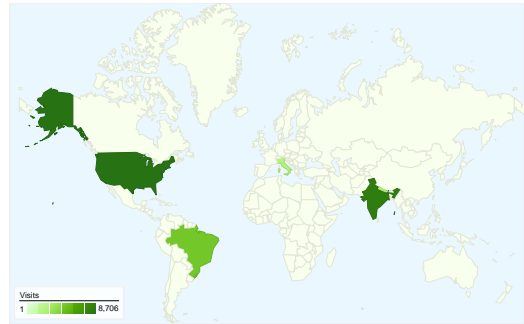

**Site Usage**

 **58,910** Visits

 **50.65%** Bounce Rate

 **146,306** Pageviews

 **00:02:52** Avg. Time on Site

 **2.48** Pages/Visit

 **72.45%** % New Visits

**Visitors Overview**

**Visitors**  
**43,186**

**Map Overlay**

**Traffic Sources Overview**

- **Direct Traffic**  
21,837.00 (37.07%)
- **Search Engines**  
20,911.00 (35.50%)
- **Referring Sites**  
16,162.00 (27.44%)

**Content Overview**

## Top Traffic Sources

Sources	Visits	% visits	Keywords	Visits	% visits
(direct) ((none))	21,837	37.07%	download at work	2,704	12.93%
google (organic)	18,724	31.78%	dlatwork	1,135	5.43%
images.google.com (referral)	3,524	5.98%	downloadatwork	256	1.22%
technospot.net (referral)	2,332	3.96%	download work	117	0.56%
ask (organic)	1,599	2.71%	work download	86	0.41%

**58,910 visits came from 180 countries/territories**

Site Usage						
Visits	Pages/Visit	Avg. Time on Site	% New Visits	Bounce Rate		
<b>58,910</b> % of Site Total: 100.00%	<b>2.48</b> Site Avg: 2.48 (0.00%)	<b>00:02:52</b> Site Avg: 00:02:52 (0.00%)	<b>72.53%</b> Site Avg: 72.45% (0.11%)	<b>50.65%</b> Site Avg: 50.65% (0.00%)		
Country/Territory	Visits	Pages/Visit	Avg. Time on Site	% New Visits	Bounce Rate	
United States	<b>8,706</b>	2.06	00:01:34	83.33%	60.61%	
India	<b>8,107</b>	3.37	00:04:23	57.83%	30.34%	
Brazil	<b>4,616</b>	2.70	00:03:20	68.15%	42.44%	
Italy	<b>2,311</b>	2.43	00:02:12	74.64%	47.81%	
Nepal	<b>2,240</b>	3.30	00:07:43	25.58%	31.43%	
United Kingdom	<b>1,805</b>	2.13	00:01:27	81.61%	60.50%	
Germany	<b>1,767</b>	1.57	00:00:57	94.79%	72.04%	
France	<b>1,567</b>	1.77	00:01:10	87.87%	65.67%	
Indonesia	<b>1,309</b>	2.69	00:04:16	60.43%	41.41%	