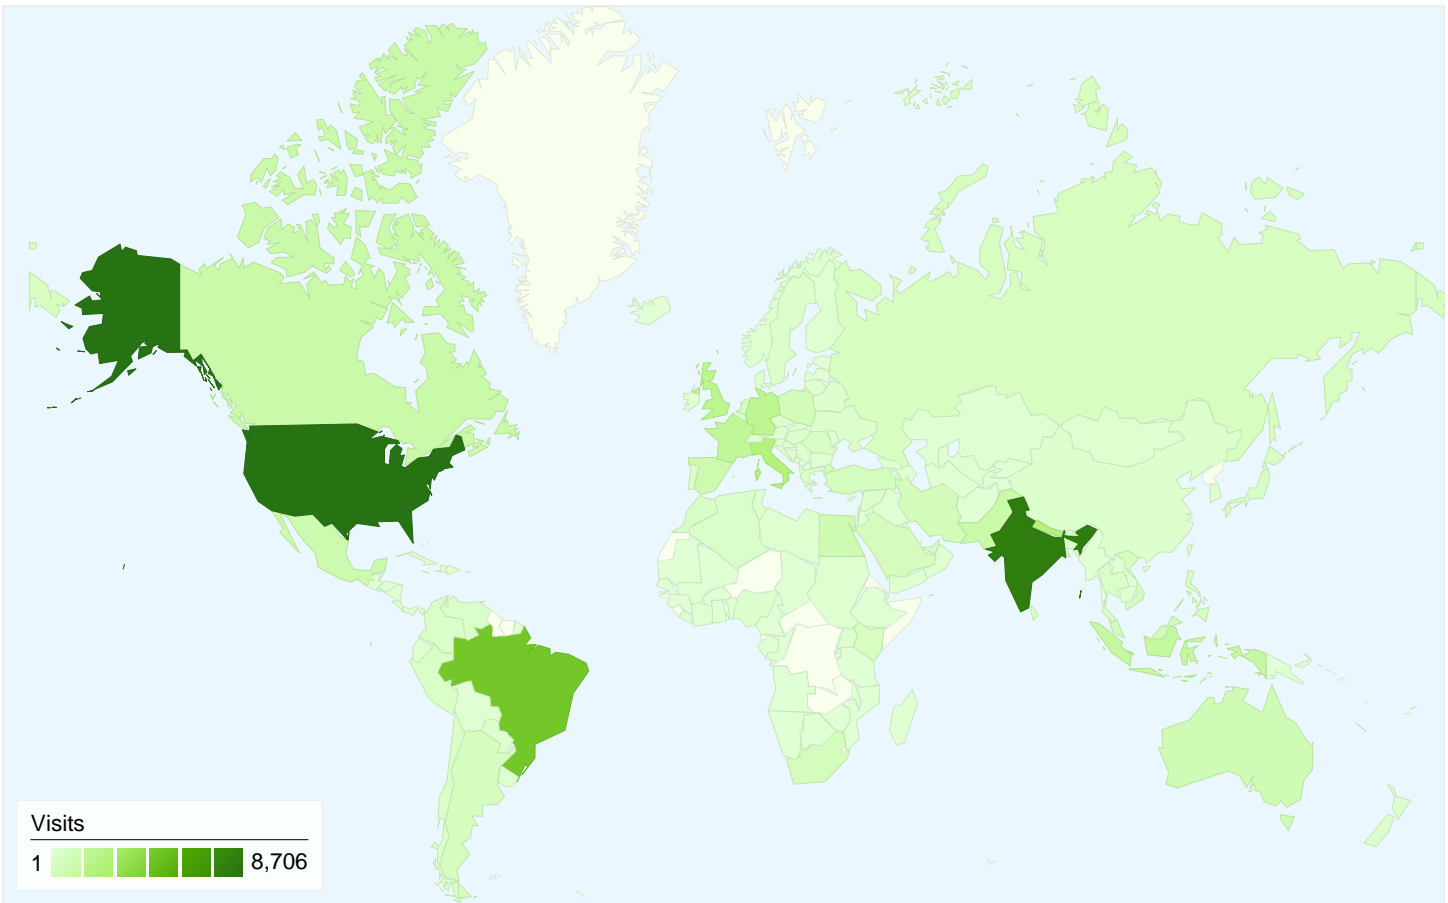

**Visitors**  
**43,186**

**Map Overlay**

**Traffic Sources Overview**

- **Direct Traffic**  
21,837.00 (37.07%)
- **Search Engines**  
20,911.00 (35.50%)
- **Referring Sites**  
16,162.00 (27.44%)

**Content Overview**

## 43,186 people visited this site

 58,910 Visits

 43,186 Absolute Unique Visitors

 146,306 Pageviews

 2.48 Average Pageviews

 00:02:52 Time on Site

 50.65% Bounce Rate

 72.45% New Visits

**All traffic sources sent a total of 58,910 visits**

 **37.07% Direct Traffic**

 **27.44% Referring Sites**

 **35.50% Search Engines**

- **Direct Traffic**  
21,837.00 (37.07%)
- **Search Engines**  
20,911.00 (35.50%)
- **Referring Sites**  
16,162.00 (27.44%)

**58,910 visits came from 180 countries/territories**

Site Usage						
Visits	Pages/Visit	Avg. Time on Site	% New Visits	Bounce Rate		
<b>58,910</b> % of Site Total: 100.00%	<b>2.48</b> Site Avg: 2.48 (0.00%)	<b>00:02:52</b> Site Avg: 00:02:52 (0.00%)	<b>72.53%</b> Site Avg: 72.45% (0.11%)	<b>50.65%</b> Site Avg: 50.65% (0.00%)		
Country/Territory	Visits	Pages/Visit	Avg. Time on Site	% New Visits	Bounce Rate	
United States	<b>8,706</b>	2.06	00:01:34	83.33%	60.61%	
India	<b>8,107</b>	3.37	00:04:23	57.83%	30.34%	
Brazil	<b>4,616</b>	2.70	00:03:20	68.15%	42.44%	
Italy	<b>2,311</b>	2.43	00:02:12	74.64%	47.81%	
Nepal	<b>2,240</b>	3.30	00:07:43	25.58%	31.43%	
United Kingdom	<b>1,805</b>	2.13	00:01:27	81.61%	60.50%	
Germany	<b>1,767</b>	1.57	00:00:57	94.79%	72.04%	
France	<b>1,567</b>	1.77	00:01:10	87.87%	65.67%	
Indonesia	<b>1,309</b>	2.69	00:04:16	60.43%	41.41%	