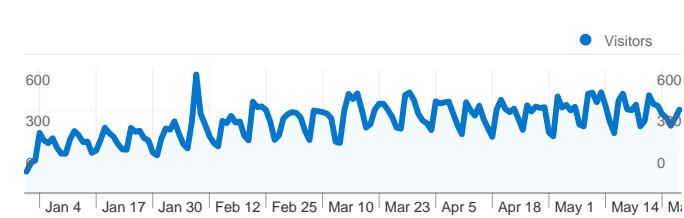

**Site Usage**

 **58,910** Visits

 **50.65%** Bounce Rate

 **146,306** Pageviews

 **00:02:52** Avg. Time on Site

 **2.48** Pages/Visit

 **72.45%** % New Visits

**Visitors Overview**

**Visitors**  
**43,186**

**Map Overlay**

**Traffic Sources Overview**

- **Direct Traffic**  
21,837.00 (37.07%)
- **Search Engines**  
20,911.00 (35.50%)
- **Referring Sites**  
16,162.00 (27.44%)

**Content Overview**

## 43,186 people visited this site

 58,910 Visits

 43,186 Absolute Unique Visitors

 146,306 Pageviews

 2.48 Average Pageviews

 00:02:52 Time on Site

 50.65% Bounce Rate

 72.45% New Visits

**58,910 visits came from 180 countries/territories**

Site Usage						
Visits	Pages/Visit	Avg. Time on Site	% New Visits	Bounce Rate		
<b>58,910</b> % of Site Total: 100.00%	<b>2.48</b> Site Avg: 2.48 (0.00%)	<b>00:02:52</b> Site Avg: 00:02:52 (0.00%)	<b>72.53%</b> Site Avg: 72.45% (0.11%)	<b>50.65%</b> Site Avg: 50.65% (0.00%)		
Country/Territory	Visits	Pages/Visit	Avg. Time on Site	% New Visits	Bounce Rate	
United States	<b>8,706</b>	2.06	00:01:34	83.33%	60.61%	
India	<b>8,107</b>	3.37	00:04:23	57.83%	30.34%	
Brazil	<b>4,616</b>	2.70	00:03:20	68.15%	42.44%	
Italy	<b>2,311</b>	2.43	00:02:12	74.64%	47.81%	
Nepal	<b>2,240</b>	3.30	00:07:43	25.58%	31.43%	
United Kingdom	<b>1,805</b>	2.13	00:01:27	81.61%	60.50%	
Germany	<b>1,767</b>	1.57	00:00:57	94.79%	72.04%	
France	<b>1,567</b>	1.77	00:01:10	87.87%	65.67%	
Indonesia	<b>1,309</b>	2.69	00:04:16	60.43%	41.41%	